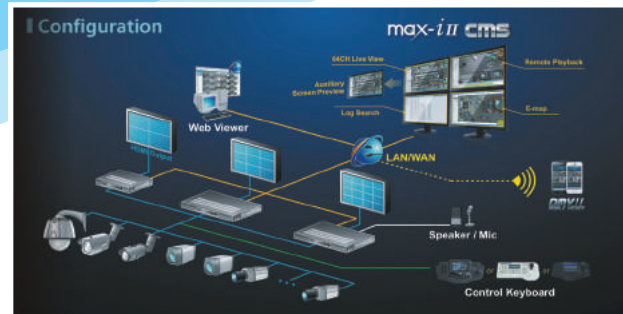

960H HIGH-DEFINITION DVR & CAMERA SOLUTION

FEATURES

- H.264 video & G.711u audio compression
- WD1 (960x576) resolution real time recording
- Dual Stream - Main stream up to WD1~QCIF (Normal, Event stream Support)
- Sub stream at CIF-QCIF
- HDMI and VGA output up to 1920x1080P resolution
- Smartphone application for iPhone/iPad and Android phone/Pad
- Audio input(1ch) / output(1ch)
- RS-485 for PTZ camera, Digital Zoom (Live/playback)
- Support 1HDD (2x4TB capacity)